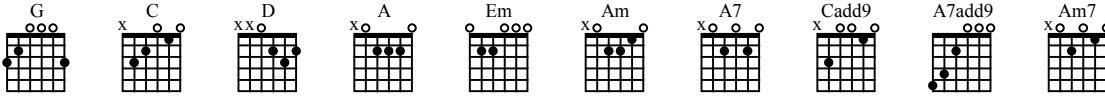

# ACCIDENTALLY IN LIVE

As recorded by Counting Crows

(From the 2012 Album SHREK 2)

Transcribed by Captain Don

## A Intro

1. Gtr II G C G D

1. Gtr I

T: 0 2 2 0 0 2 | 0 2 2 0 0 2 | 0 2 2 0 0 | 2 2 0 2 0 0

A: | | | |

B: | | | |

P H P H P P

B: | | |

Chords: C, G, C, Em

16

T 3 0 0 0 0 3 3 0 3 0 0 3 0 2 0 1 0 0 0 2 2 0

Chords: A, D, C

To Coda

20

T 2 0 2 0 2 0 0 2 0 0 2 0 0 0 0 0 2 0

B

Musical notation for measures 52-55. Chords: D, G, C, Em. Includes guitar tablature for strings T, A, B.

**F** Outro Chorus

Musical notation for measures 56-58. Chords: D, G, C. Includes guitar tablature for strings T, A, B.